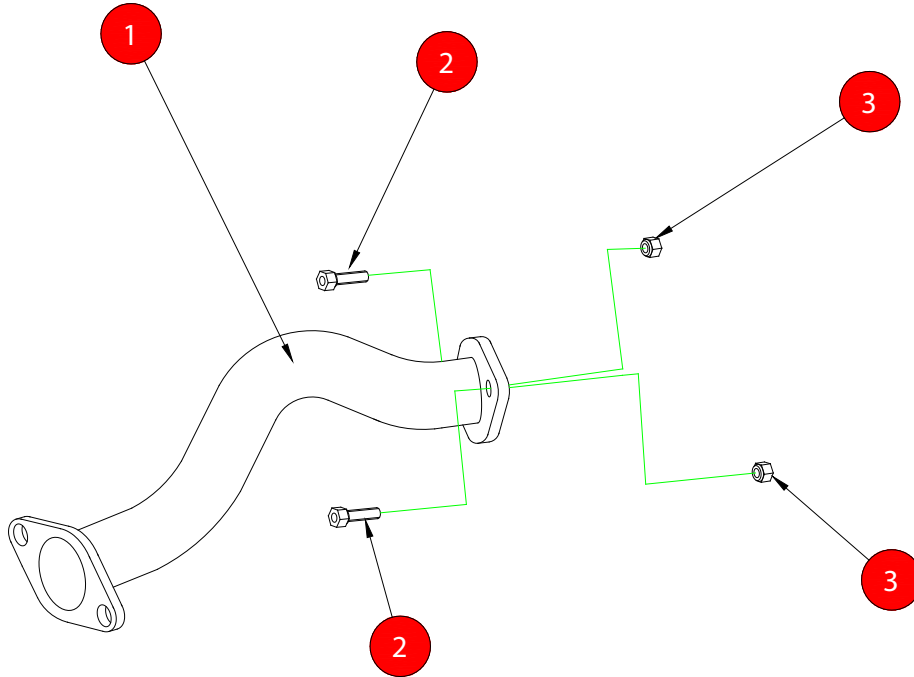

CAR	Subaru BRZ 2.0L 12-	PART NO.	SSUP010
YEAR	12-	FIT KITS	102 FK
NOTES	Where not supplied use original fittings	FEATURES	Pipe Diameter:- 63.5mm/2.5"

NO.	PART NO.	DESCRIPTION	QTY
1	Z10SU	Front Over Axle Pipe	1
Fit Kit			
2	Z017.10094	M10x30mm Hex Head Bolts	2
3	Z017.11017	M10 Nut	2

E-MARK	N/A
DATE	26/09/12
ISSUE	01
AUTHORISED	T.ROWLEY

NOTE: ENSURE SCORPION SYSTEM IS CLEAR OF MOVING PARTS AND ALL ORIGINAL FUNCTIONS WORK CORRECTLY.

Checked By _____